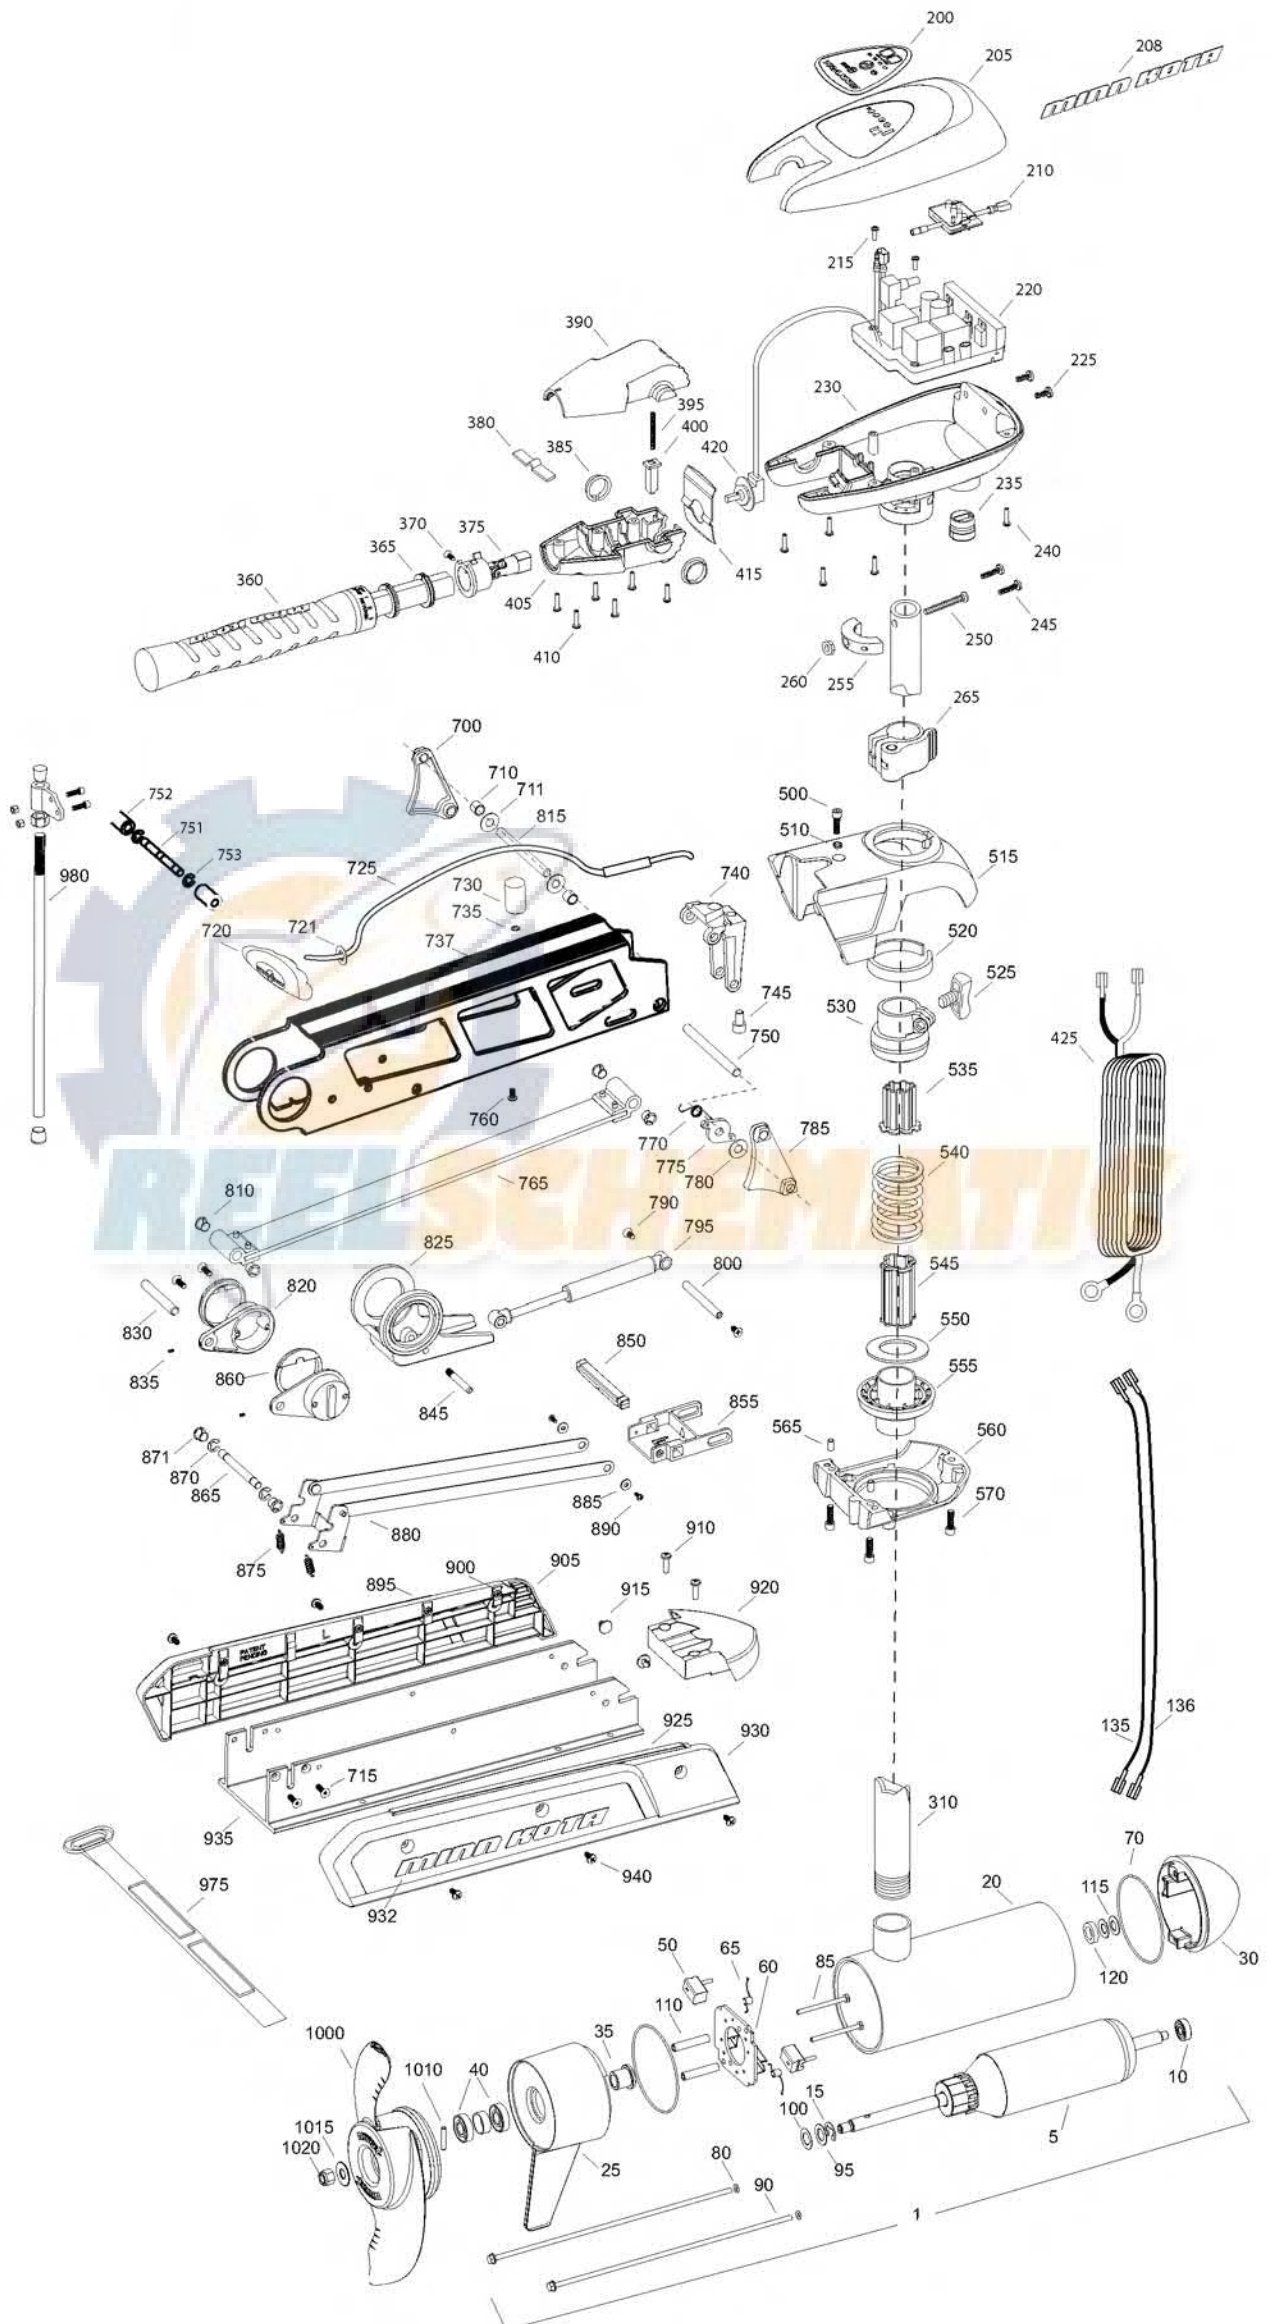

RIPTIDE SF MOTORS
RT80 and 101
80 and 101 LBS THRUST
24-v/56 amps and 36-v/46 amps
52" and 62" SHAFT

for use with "K" serial numbers
2-year warranty from the date of purchase

Item	P/N	Description	Qty	Item	P/N	Description	Qty	Item	P/N	Description	Qty	Item	P/N	Description	Qty
80# Motor				200	2195659	Decal, c-box cover 80#	1	■	2991749	Mount, Fortrex, Short 52" [700-940]	1				
1	2316226	24V Motor 62" SW	1		2095604	Decal, c-box cover 101#	1	■	2991750	Mt, Fortrex, Long 80# 62" [700-940]	1				
5	2-100-214	Armature assembly	1	205	2060296	C-box cover	1	■	2991751	Mt, Fortrex, Long 101# 62" [700-940]	1				
10	140-010	Bearing	1	208	2325666	Decal - MinnKota	2	700	2280800	Link, bowguard mount, left	1	905	2283911	Sideplate, short, left, sw	1
15	788-040	Retaining ring	1	210	2074081	Battery meter, 24v SW	1	710	2287303	Bushing, upper pins	2		2283916	Sideplate, long, left, sw	1
20	2-200-397	Center housing assembly	1		2074082	Battery meter, 36v SW	1	711	2287304	Bushing, delrin	2	910	2073408	Screw 1/4-20 x 7/8	2
25	2-300-340	Brush end housing assembly	1	215	2043427	Screw, #8 x 7/8 SS	2	715	2283400	Screw, 1/4-20 x 3/4 FHSC	4	915	2286700	Plug, spacer	2
30	421-376	Plain end housing assembly STD	1	220	2184007	Control board, 24/36v	1	720	2880400	Pull grip assembly	1	920	2283900	Ramp, motor	1
35	144-017	Flange bearing	1	225	2303434	Screw, #8-30 x 5/8 SS	2	721	2151700	Washer	1	■	2993921	Sideplate assembly, short, right, sw	1
40	880-025	Seal	2	230	2062503	Control box, VARS, SW	1	725	2771601	Rope assembly	1		2993926	Sideplate assembly, long, right, sw	1
50	188-094	Brush	2	235	2062905	Strain relief	1	730	2281516	Spacer, inner arm	1	925	2288620	Support, right sideplate	1
60	9-738-004	Brush plate assembly	1	240	2303412	Screw, #6 x 5/8 SS	6	735	2281702	Washer, lock 1/4	1	930	2283921	Sideplate, short, right, sw	1
65	975-041	Brush spring	2	245	2263434	Screw, #8 x 1 SS	2	737	2284202	Outer arm, short, 52"	1		2283926	Sideplate, long, right, sw	1
70	701-043	O-ring, motor	2	250	2263406	Screw, #10-24 x 2 SS	1		2284212	Outer arm, long, 62"	1	932	2285501	Decal, Sideplate, sw	2
80	701-009	O-ring, thru-bolt	2	255	2061517	Collar, c-box	1	740	2992302	Rope guide assembly	1	935	2281902	Base extrusion, short, 52"	1
85	830-027	Screw, 10-32 x 2	2	260	2333101	Nut, 10-24, nylock, SS	1	745	2281530	Insert, threaded	1			Base extrusion, long, 62"	1
90	830-094	Thru-bolt	2	265	2991521	Cam lock/depth collar assy	1	750	2282608	Pin, 7/16 x 5 5/32	1	940	2323405	Screw 1/4-20 x 1/2	6
95	990-051	Washer, steel	2					751	2282602	Pin, 3/8 x 3 3/4	1				
100	990-052	Washer, nylatron	2	310	2032034	Tube Composite 52"	1	752	2261505	Spacer	2	975	2773806	Strap hold down	1
110	973-025	Spacer, brush plate	2		2032085	Tube Composite 62"	1	753	2263011	E-ring, 3/8 shaft	2	980	2991928	Bracket stabilizer assembly	1
115	992-010	Washer, Belleville	2	■	2990957	Handle assy, VARS [360-410]	1	760	2223418	Screw, 1/4-20 x 1/2 BHCS	1				
120	990-045	Spacer, thrust	1	■	2990957	Handle assy, VARS [360-410]	1	765	2993819	Inner arm assembly, short, 52"	1	■	1378132	Propeller kit WW2	
135	640-021	Leadwire, black	1	360	2990456	Grip/handle assy, VARS [360-375]	1		2993821	Inner arm assembly, long, 62"	1	■	2994876	Propeller bag assy	
136	640-126	Leadwire, red	1	365	2060015	Bearing, handle	2	770	2042711	Spring, torsion	1	1000	2331160	Propeller WW2	1
■	2889460	Seal and O-ring Kit		370	2063405	Screw, #6 PFH SS	1	775	2283620	Latch, safety	1	1010	2262658	Drive pin, large	1
				375	2884092	Yoke / spider assy, VARS	1	780	2281704	Washer 7/16 nylon	1	1015	2091701	Washer, prop, large	1
				380	2302742	Spring, detent, off	1	785	2280805	Link, bowguard mount, right	1	1020	2198401	Nut, nylock, prop, Anode	1
				385	2060005	Bearing, handle pivot	2	790	2283410	Screw 1/4-20 x 1/2 PFH	2				
				390	2060900	Handle pivot, top	1	795	2288400	Gas spring (cylinder), 80/101#, short	1	■	2994830	Bag assembly	1
				395	2302745	Spring, release button	1		2288401	Gas spring (cylinder), 80#, long mt	1				
				400	2063700	Button, release	1		2288402	Gas spring (cylinder), 101#, long mt	1				
				405	2060905	Handle pivot, bottom	1	800	2282610	Pin, upper, shock	1				
				410	2303412	Screw, #6 x 5/8 SS	6	810	2280005	Bearing, nyliner 7/16"	4				
				415	2062715	Spring, handle pivot	1	815	2282600	Pin, 7/16 x 4 7/8	1				
				420	2061700	Washer, pot holder	1	820	2281932	Bracket, rear pivot	2				
				425	2992521	Leadwire assy	1	825	2281501	Yoke, shock mount	1				
				■	2991768	Bowguard Assembly SW [500-570]	1	830	2282606	Pin, 7/16 x 4 1/2	1				
				500	2263422	Screw, 5/16 x 1 SHCS	1	835	2283402	Screw, set, 6-32 x 1/4	2				
				510	2281700	Washer, 5/16 highcollar lock	1	845	2282604	Pin, Knurled 5/16 x 2	1				
				515	2281943	Bowguard top	1	850	2283615	Latch bar	1				
				520	2280001	Bearing, Bowguard top	1	855	2283610	Bracket - latch/strap, rope pull	1				
				525	2011366	Knob, ss	1	860	2287300	Bushing, rear pivot	2				
				530	2261525	Spring sleeve, upper	1	865	2282602	Pin, 3/8 x 3 3/4	1				
				535	2264702	Tube insert, upper	1	870	2263011	E-ring, 3/8 shaft	2				
				540	2262705	Spring, bowguard	1	871	2280007	Bearing, nyliner	2				
				545	2282000	Tube insert, lower	1	875	2282720	Spring, extension	2				
				550	2281525	Spacer, lower spring	1	880	2773600	Latch strap assembly, short	1				
				555	2281520	Spring sleeve, lower	1		2773601	Latch strap assembly, Long	1				
				560	2991726	Bowguard bottom	1	885	2261732	Washer 8, nylon	2				
				565	2262632	Spring pin 1/4 x 5/8, ss	2	890	2373450	Screw 8-18 x 3/8	2				
				570	2263422	Screw, 5/16 x 1, ss	3	■	2993911	Sideplate assembly, short, left, sw	1				
									2993916	Sideplate assembly, long, left, sw	1				
								895	2288625	Support, left sideplate	1				
								900	2283408	Screw 8 x 3/8	8				